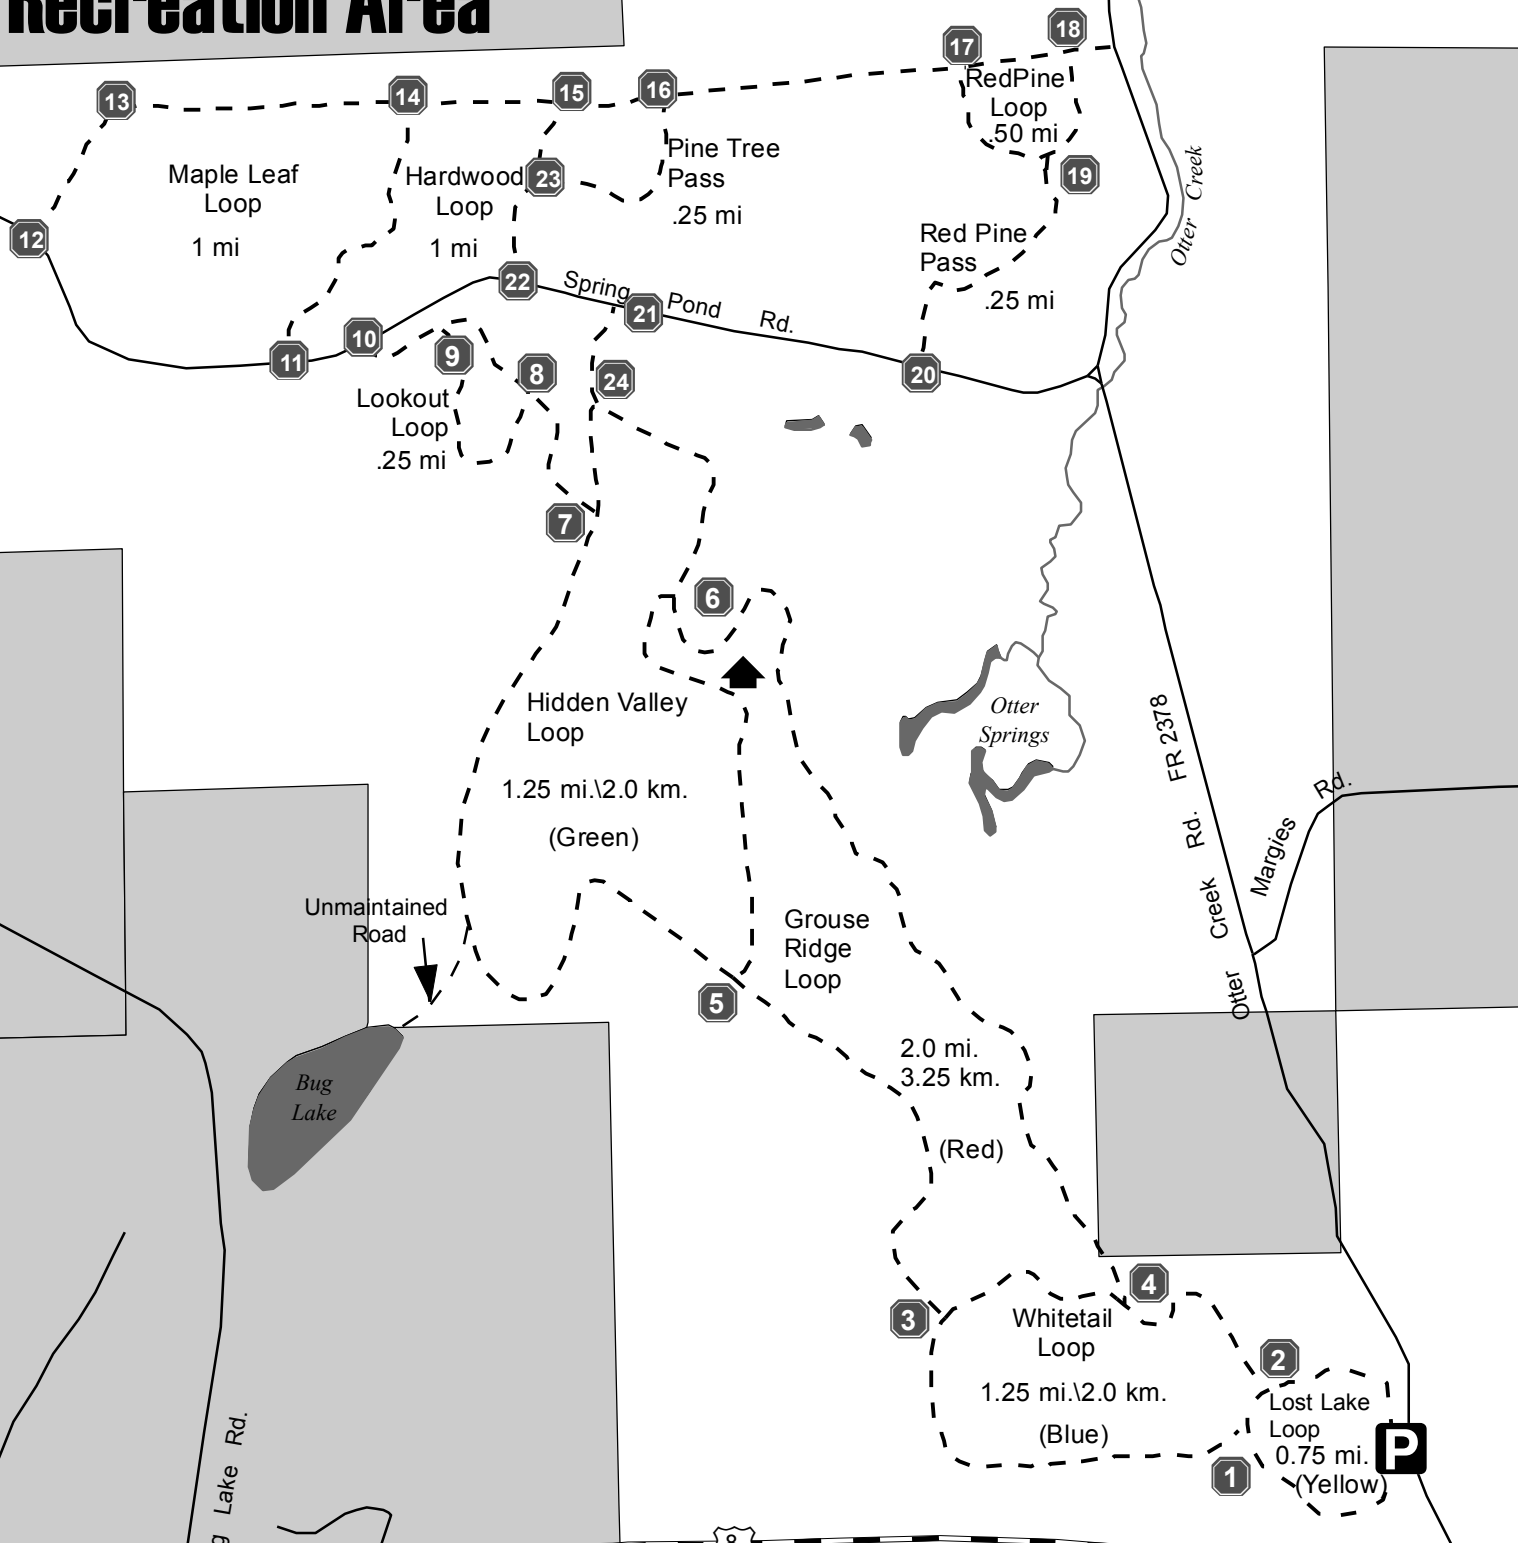

Otter Springs Recreation Area

Legend

P Parking / Camping	- - - Otter Springs Trails	
3 Intersections	□ County Forest Land	
▲ Shelter	■ Private/Other	

Bug Lake Rd.
 Crandon 3 miles

Laona 6 miles